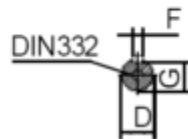

# Data Sheet

Article number: 250305500225

Description: Kleedrive T3C 250M-2 55.0KW 2800 rpm  
3x400/690V 50HZ IP55 B14 Eff=93.2%

## Measures

AA = 484	K = Ø24	TBW = 218
AC = Ø506	L = 915	
AD = 616	M =	
D = Ø60	N =	
E = 140	P =	
F = 18	S =	
G = 53	TBH = 260	
HD = 366	TBS = 233	