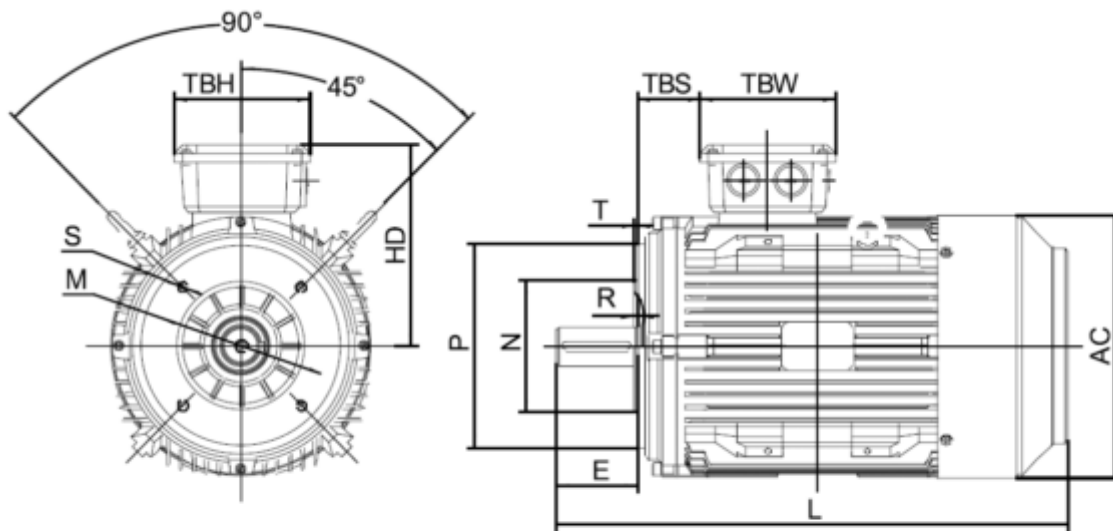

# Data Sheet

Article number: 250305500225

Description: Kleedrive T3C 250M-2 55.0KW 2800 rpm  
3x400/690V 50HZ IP55 B14 Eff=93.2%

## Measures

AA = 484	K = Ø24	TBW = 218
AC = Ø506	L = 915	
AD = 616	M =	
D = Ø60	N =	
E = 140	P =	
F = 18	S =	
G = 53	TBH = 260	
HD = 366	TBS = 233	